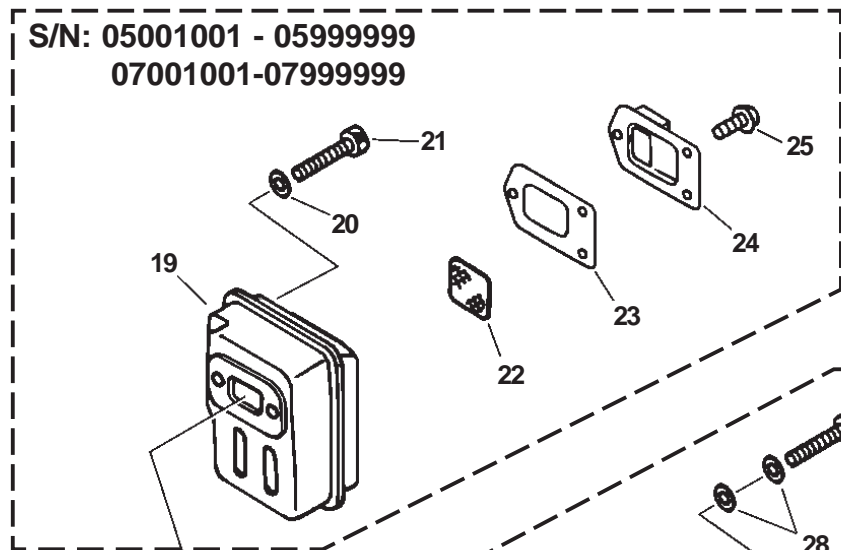

SERIAL NUMBERS: 05001001-07999999

GASKET KIT

SERIAL NUMBERS: 05001001-07999999

ITEM	PART NUMBER	QTY	DESCRIPTION	REMARKS
1	13040652130	1	KNOB, FASTENER	
2	13031357731	1	LID, AIR CLEANER	
3	89012152730	1	LABEL, CHOKE	
4	89033252730	1	LABEL, CHOKE	CANADA MODELS: 07001001-07999999
5	13031051830	1	FILTER, AIR	
6	90024205060	2	SCREW 5X60	
7	12901157730	1	PLATE PREVENT	
8	P021001430	1	CASE, AIR CLEANER	
★ 9	13001013410	1	GASKET, INTAKE	
10	90016205025	2	BOLT 5X25	
11	13001756431	1	INSULATOR	
★ 12	13001055930	1	GASKET, INTAKE	
13	-----	1	CARBURETOR**	
**SEE CARBURETOR DIAGRAMS FOR MODEL APPLICATIONS AND SERIAL NUMBERS				
★ 14	V104000061	1	SHIELD, MUFFLER	
15	A320000001	1	COVER, MUFFLER	
16	90010605012	2	BOLT 5X12	
17	89016006361	1	LABEL, CAUTION - HOT	
18	P021003970	1	GASKET KIT	

MODELS PAS-260 SERIAL NUMBERS: 05001001-05999999 & 07001001-07999999

19	14580642030	1	MUFFLER	
20	90060000005	2	WASHER	
21	90010505055	2	BOLT 5X55	
22	14586240630	1	SCREEN, MUFFLER	
★ 23	14586642031	1	GASKET, EXHAUST	
24	A313000350	1	GUIDE, EXHAUST	
25	90024204010	3	SCREW 4X10	

MODELS PAS-260, 261 SERIAL NUMBERS: 06001001-06999999

26	A300000141	1	MUFFLER	
27	V150000371	1	PLATE, EYE	
28	V347000000	4	CONICAL WASHER	
29	90010505055	2	BOLT 5X55	
30	14586240630	1	SCREEN, MUFFLER	
★ 31	V104000360	1	GASKET, EXHAUST	
32	A313000130	1	GUIDE, EXHAUST	
33	9136704010	5	SCREW 4X10	

★ Also Included In GASKET KIT